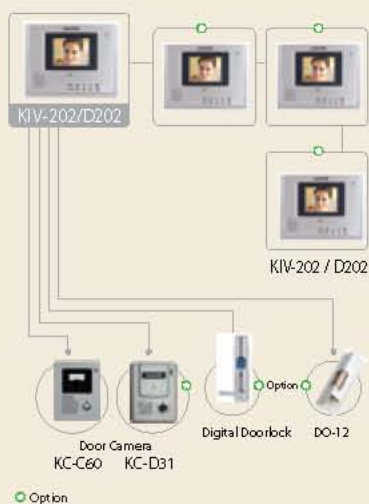

Multiple type Home Videophone

Diagram

[KIV-202 / D202]

- 4" TFT LCD Color Handsfree VDP
- For single house & multi apartment, condominium & villa system (upto 450 houses) are available
- Up to 5 indoor units (4 monitor & 1 audio handset, KIP-603) and 2 front door cameras connection
- Internal call & conversation function between extended indoor units in a house
- Audio + video conversation with visitor
- Door open (front door & common gate) function
- Call & conversation function with guard master
- Monitoring function from front door camera & common gate camera (KLP-C100, KLP-CP100)
- Up to 3pcs of common gate cameras connection in a building
- KIV-202 : AC Type, KIV-D202 : DC type

Specifications

Model no.	KIV-202	KIV-D202
Power	SMPS AC1 00V ~ AC240V	DC17V / AC24V (Dual voltage)
Power consumption	Max. 19W, Stand by 2W	
Assurance temperature	0°C ~ +50°C	
Communication systems	Two way hands free conversation	
TFT LCD	4" Color TFT LCD	
Wiring	4wires (front door camera), 6wires (common gate camera)	
Max. wiring distance	Ø0.65 single cable : 50m, 5C-2V coaxial cable : 100m (front door camera)	
Mount type	Surface mount	
Dimension (mm)	237(W) x 199(H) x 39(D)	
Weight (approx. kg)	1.5kgs	
Camera connection	Front door camera	KC-C60, KC-D31 (metal pinhole)
	Common gate camera	KLP-C100, KLP-C104, KLP-C108, KLP-C112 KLP-PC1 00, KLP-PC1 04, KLP-PC1 08, KLP-PC112